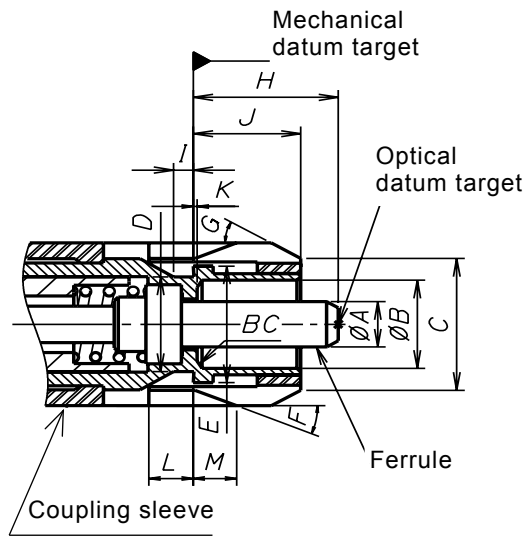

IEC 61754-4
(Second edition – 2013)

Fibre optic interconnecting devices and passive components –
Fibre optic connector interfaces –
Part 4: Type SC connector family

CORRIGENDUM 1

Replace the existing Figures 1 and 2 by the following new figures:

Guide key

IEC 1646/13

Figure 1 – Simplex PC plug connector interface

IEC 1647/13

Figure 2 – Simplex adaptor connector interface