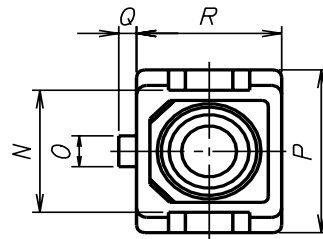

IEC 61754-4
(Second edition – 2013)

Fibre optic interconnecting devices and passive components –
Fibre optic connector interfaces –
Part 4: Type SC connector family

CORRIGENDUM 1

Replace the existing Figures 1 and 2 by the following new figures:

Guide key

IEC 1646/13

Figure 1 – Simplex PC plug connector interface

IEC 1647/13

Figure 2 – Simplex adaptor connector interface