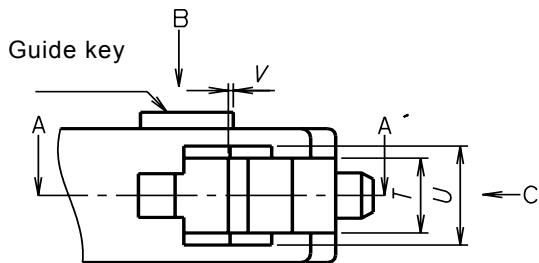

IEC 61754-4
(Second edition – 2013)

Fibre optic interconnecting devices and passive components –
Fibre optic connector interfaces –
Part 4: Type SC connector family

CORRIGENDUM 1

Replace the existing Figures 1 and 2 by the following new figures:

Guide key

IEC 1646/13

Figure 1 – Simplex PC plug connector interface

IEC 1647/13

Figure 2 – Simplex adaptor connector interface