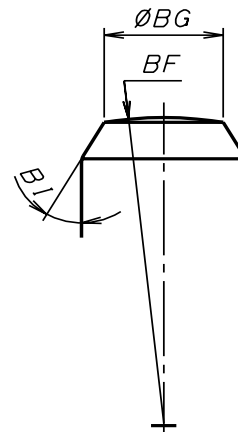

IEC 61754-4
(Second edition – 2013)

Fibre optic interconnecting devices and passive components –
Fibre optic connector interfaces –
Part 4: Type SC connector family

CORRIGENDUM 1

Replace the existing Figures 1 and 2 by the following new figures:

Guide key

IEC 1646/13

Figure 1 – Simplex PC plug connector interface

IEC 1647/13

Figure 2 – Simplex adaptor connector interface