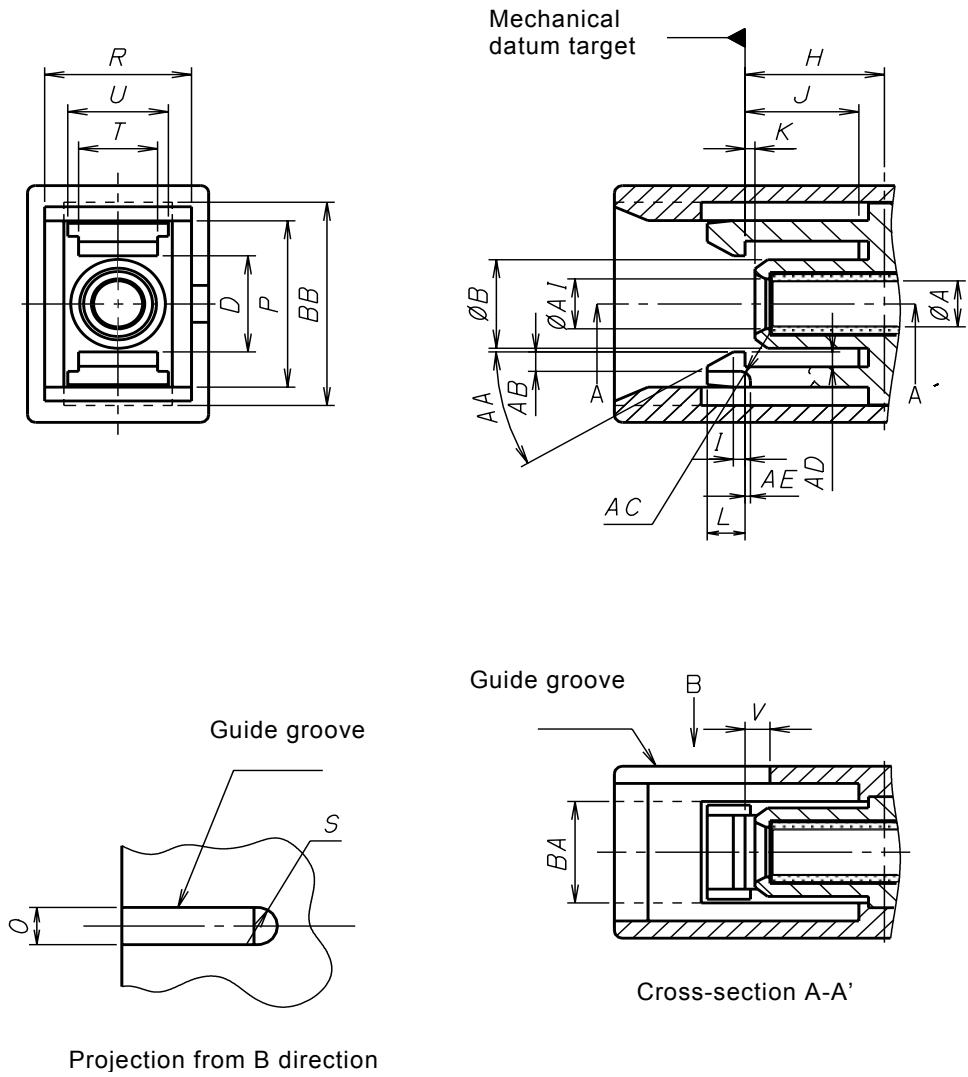

IEC 61754-4
(Second edition – 2013)

Fibre optic interconnecting devices and passive components –
Fibre optic connector interfaces –
Part 4: Type SC connector family

CORRIGENDUM 1

Replace the existing Figures 1 and 2 by the following new figures:

Guide key

IEC 1646/13

Figure 1 – Simplex PC plug connector interface

IEC 1647/13

Figure 2 – Simplex adaptor connector interface